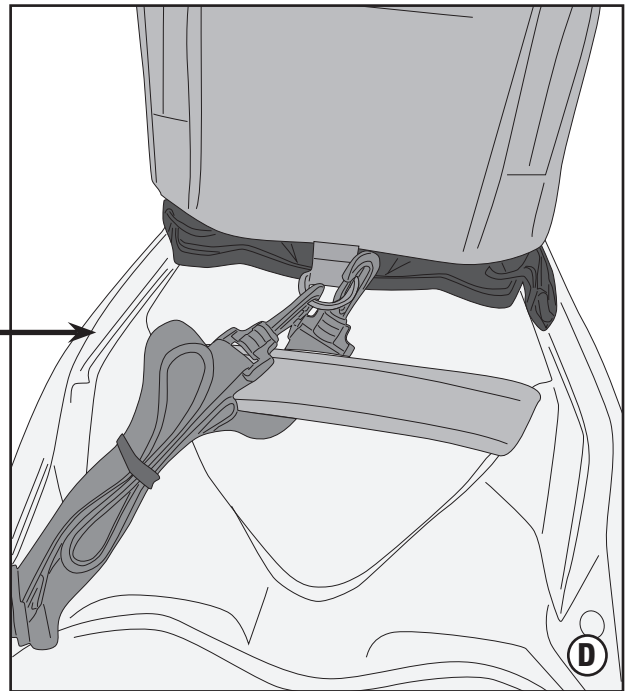

TANKLOCK SYSTEM fitted on S430 SEATLOCK

SECURITY BELT

FIRST OPTION

ST610

BORSA DA SELLA TANKLOCK - TANKLOCK SADDLE BAG - SACOCHE DE SELLE TANKLOCK
BOLSA SILLIN TANKLOCK - TANKLOCK-THERMOGEFORMTE SATTEL TASCHE