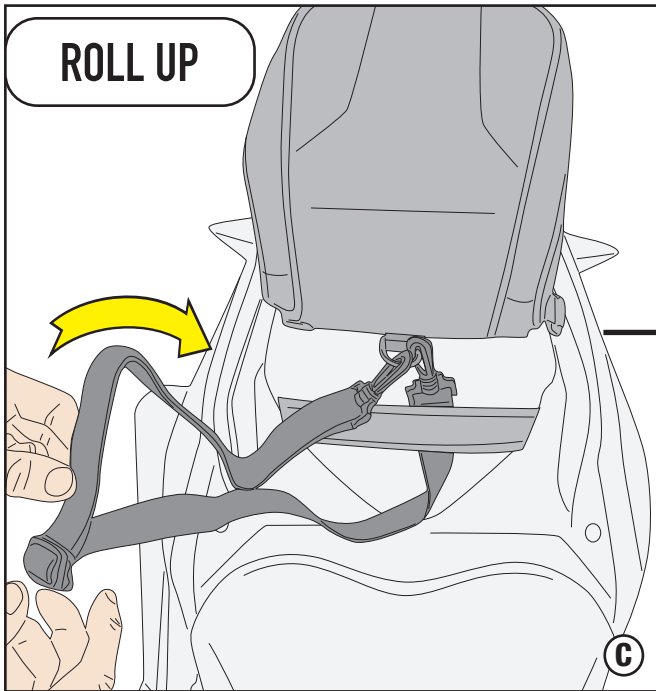

TANKLOCK SYSTEM fitted on S430 SEATLOCK

SECURITY BELT

FIRST OPTION

ST610

BORSA DA SELLA TANKLOCK - TANKLOCK SADDLE BAG - SACOCHE DE SELLE TANKLOCK
BOLSA SILLIN TANKLOCK - TANKLOCK-THERMOGEFORMTE SATTEL TASCHE