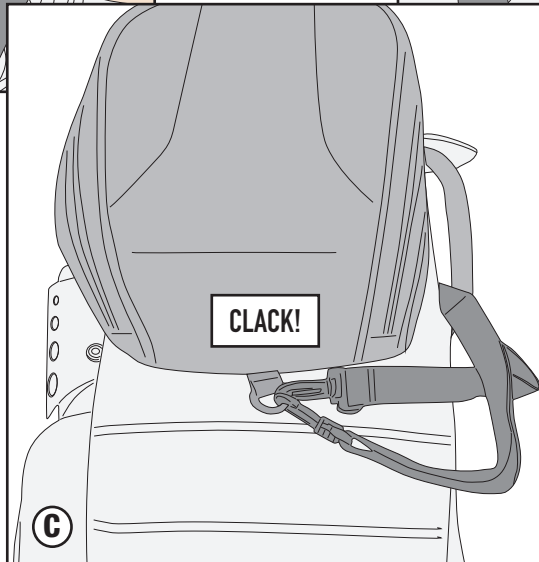

SECOND OPTION