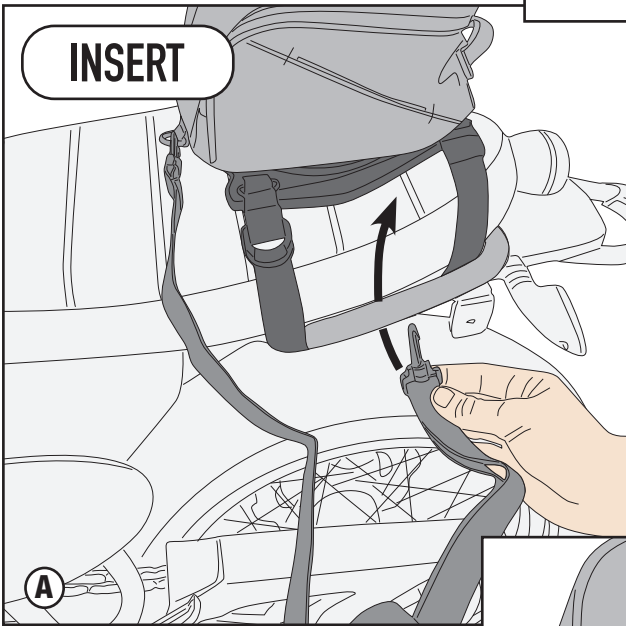

SECOND OPTION