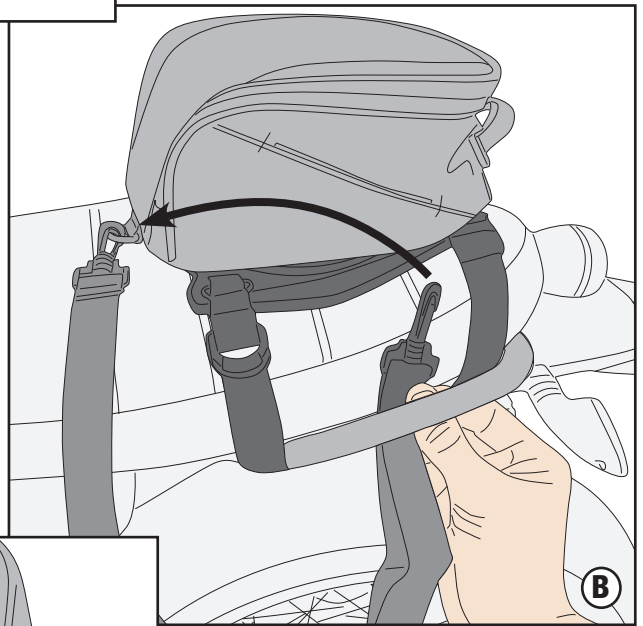

SECOND OPTION