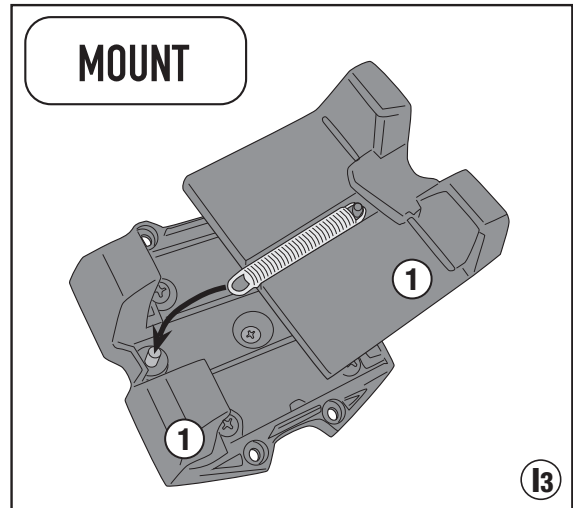

S921 - KS921

PORTA SMARTPHONE DA MANUBRIO SMARTPHONE-HOLDER FOR HANDLEBAR PORTE-SMARTPHONE POUR GUIDON
SMARTPHONE-HALTER FÜR LENKER PORTA-SMARTPHONE PARA LOS MANILLARES - PORTA SMARTPHONE PARA GUIDÃO

TO LOCK S921 ON THE SUPPORT *

*** NOT FOR ALUMINIUM
SUPPORT**