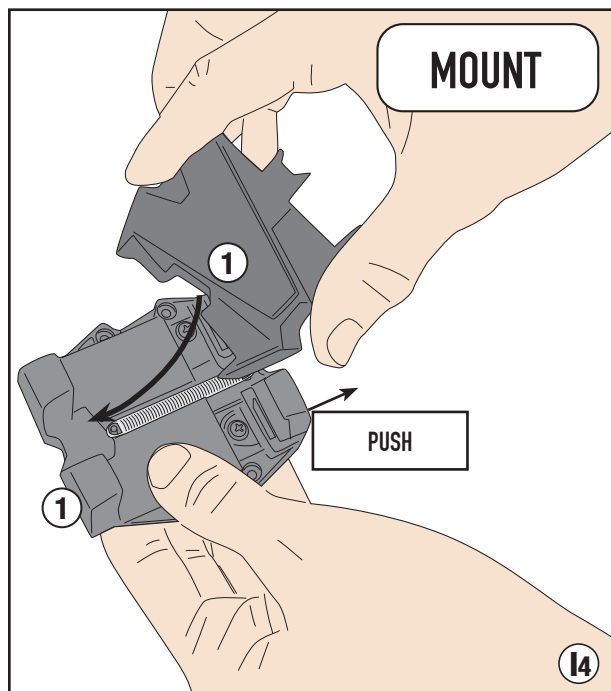

S921 - KS921

PORTA SMARTPHONE DA MANUBRIO SMARTPHONE-HOLDER FOR HANDLEBAR PORTE-SMARTPHONE POUR GUIDON
SMARTPHONE-HALTER FÜR LENKER PORTA-SMARTPHONE PARA LOS MANILLARES - PORTA SMARTPHONE PARA GUIDÃO

TO LOCK S921 ON THE SUPPORT *

*** NOT FOR ALUMINIUM
SUPPORT**