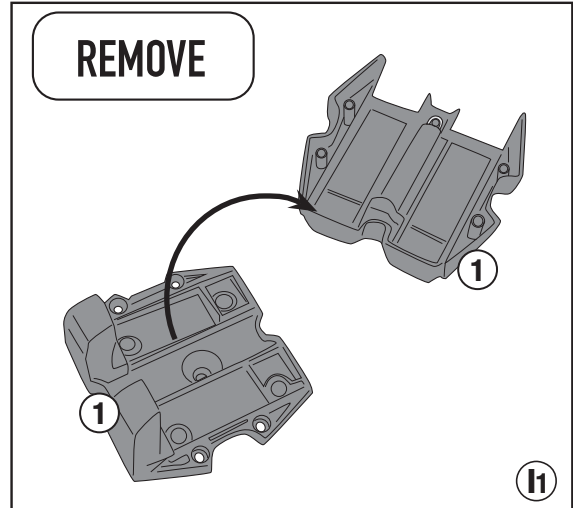

S921 - KS921

PORTA SMARTPHONE DA MANUBRIO SMARTPHONE-HOLDER FOR HANDLEBAR PORTE-SMARTPHONE POUR GUIDON
SMARTPHONE-HALTER FÜR LENKER PORTA-SMARTPHONE PARA LOS MANILLARES - PORTA SMARTPHONE PARA GUIDÃO

TO LOCK S921 ON THE SUPPORT *

*** NOT FOR ALUMINIUM
SUPPORT**