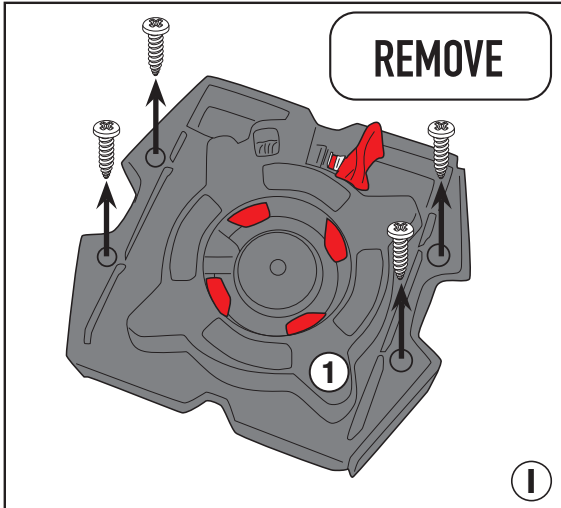

S921 - KS921

PORTA SMARTPHONE DA MANUBRIO SMARTPHONE-HOLDER FOR HANDLEBAR PORTE-SMARTPHONE POUR GUIDON
SMARTPHONE-HALTER FÜR LENKER PORTA-SMARTPHONE PARA LOS MANILLARES - PORTA SMARTPHONE PARA GUIDÃO

TO LOCK S921 ON THE SUPPORT *

*** NOT FOR ALUMINIUM
SUPPORT**