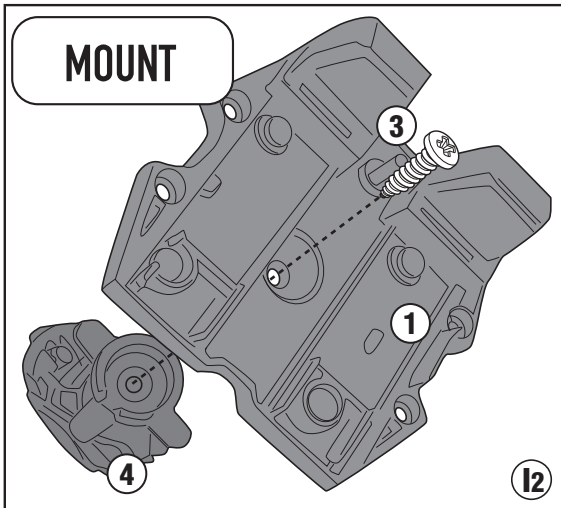

S921 - KS921

PORTA SMARTPHONE DA MANUBRIO SMARTPHONE-HOLDER FOR HANDLEBAR PORTE-SMARTPHONE POUR GUIDON
SMARTPHONE-HALTER FÜR LENKER PORTA-SMARTPHONE PARA LOS MANILLARES - PORTA SMARTPHONE PARA GUIDÃO

TO LOCK S921 ON THE SUPPORT *

*** NOT FOR ALUMINIUM
SUPPORT**