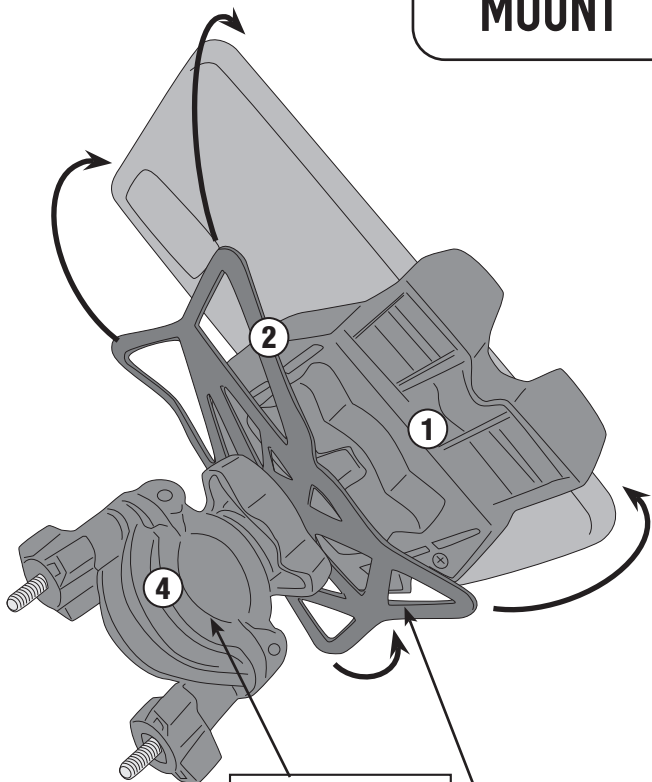

S921 - KS921

PORTA SMARTPHONE DA MANUBRIO   SMARTPHONE-HOLDER FOR HANDLEBAR   PORTE-SMARTPHONE POUR GUIDON
SMARTPHONE-HALTER FÜR LENKER   PORTA-SMARTPHONE PARA LOS MANILLARES - PORTA SMARTPHONE PARA GUIDÃO

MOUNT

**USARE IN CASO DI STRADA
DISSESTATA
USE IN CASE OF ROUGH ROADS**