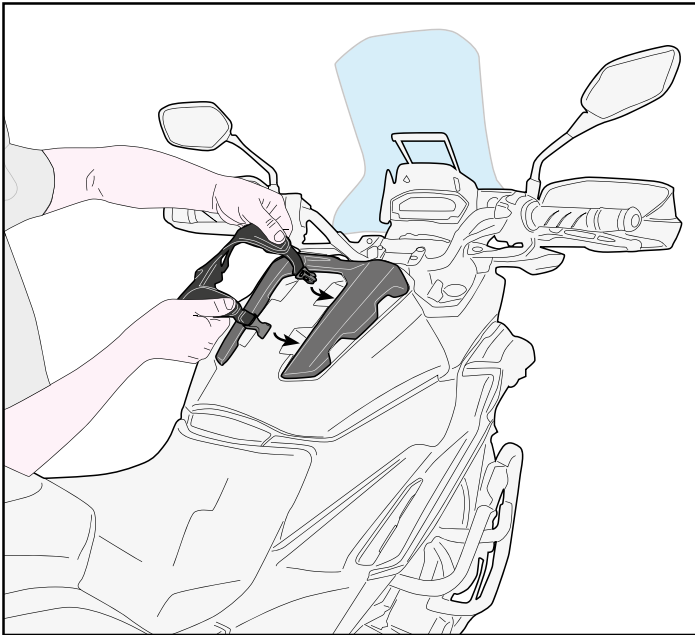

EA141

BORSA SPECIFICA - SPECIFIC BAG - SPEZIFISCHE TASCHE
SACOCHE SPECIFIQUE - BOLSA ESPECIFICA - SACO ESPECIFICO