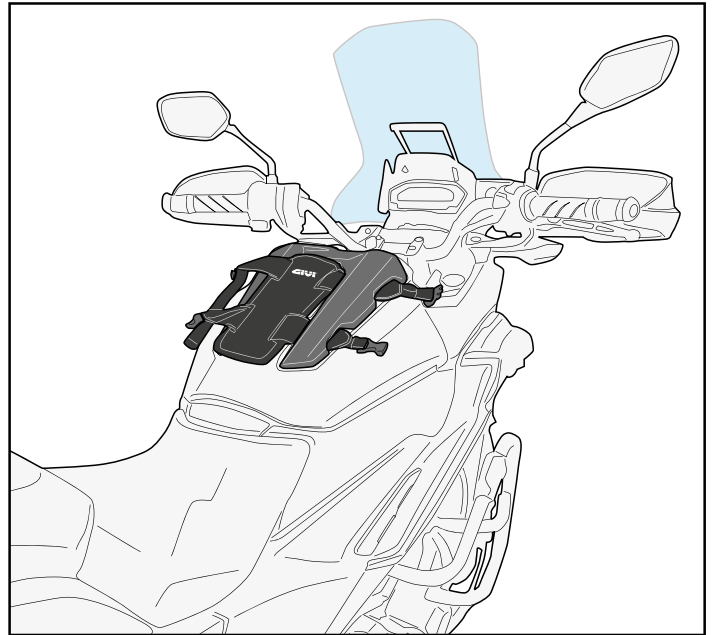

EA141

BORSA SPECIFICA - SPECIFIC BAG - SPEZIFISCHE TASCHE
SACOCHE SPECIFIQUE - BOLSA ESPECIFICA - SACO ESPECIFICO