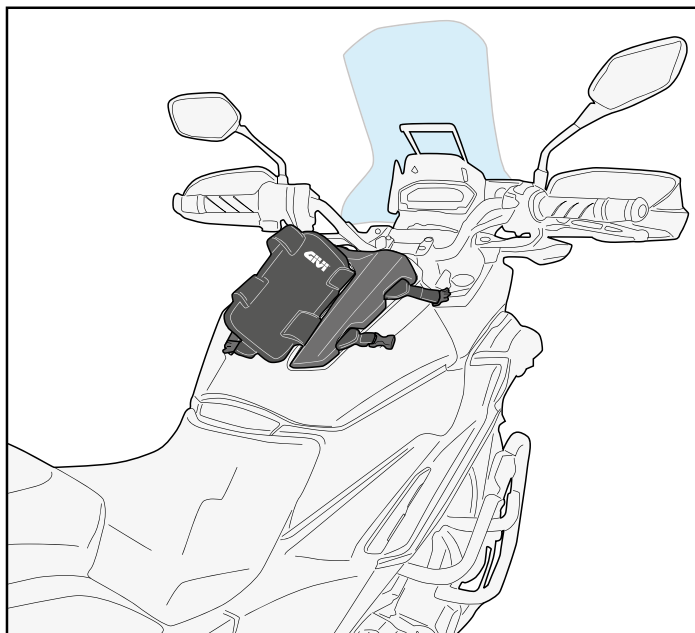

EA141

BORSA SPECIFICA - SPECIFIC BAG - SPEZIFISCHE TASCHE
SACOCHE SPECIFIQUE - BOLSA ESPECIFICA - SACO ESPECIFICO