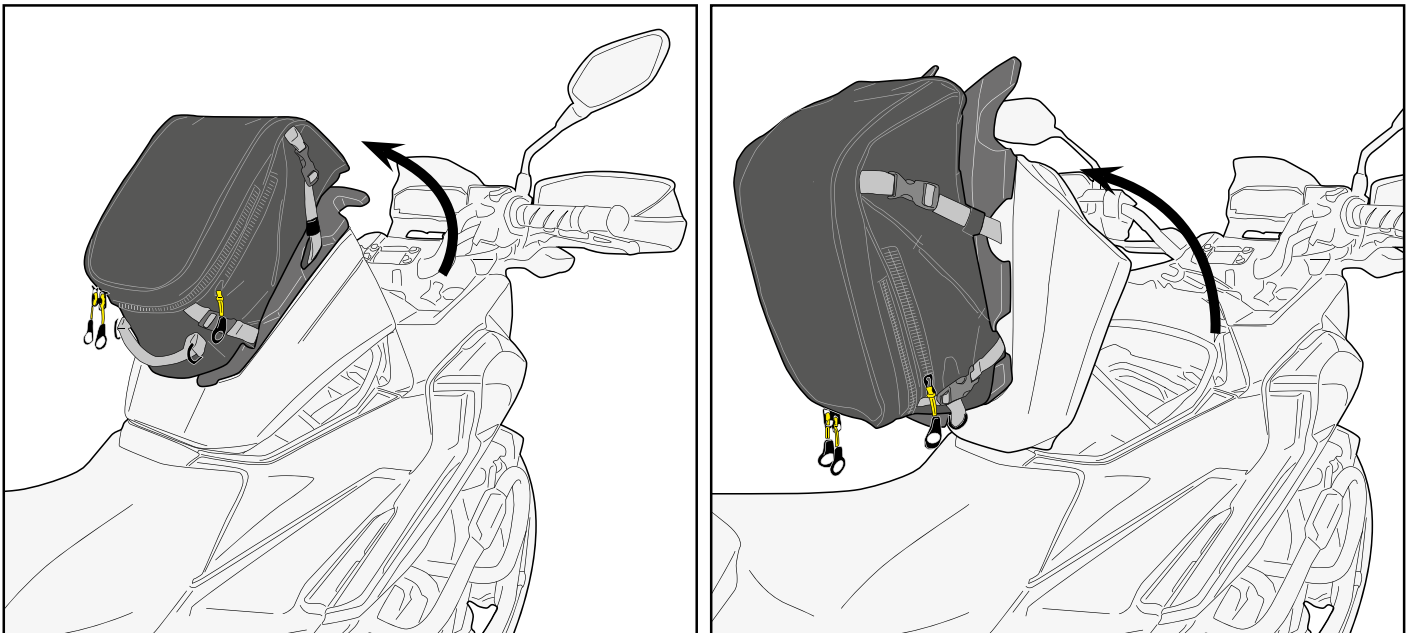

EA141

BORSA SPECIFICA - SPECIFIC BAG - SPEZIFISCHE TASCHE
SACOCHE SPECIFIQUE - BOLSA ESPECÍFICA - SACO ESPECÍFICO