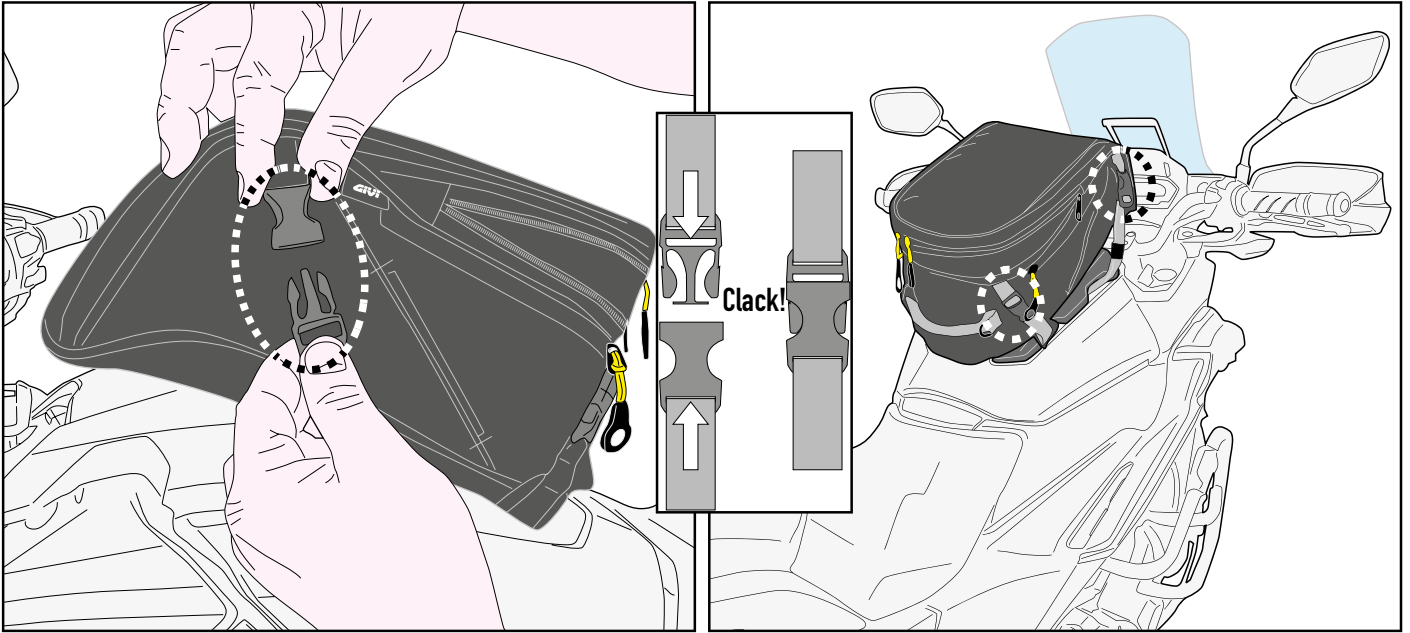

EA141

BORSA SPECIFICA - SPECIFIC BAG - SPEZIFISCHE TASCHE
SACOCHE SPECIFIQUE - BOLSA ESPECÍFICA - SACO ESPECÍFICO