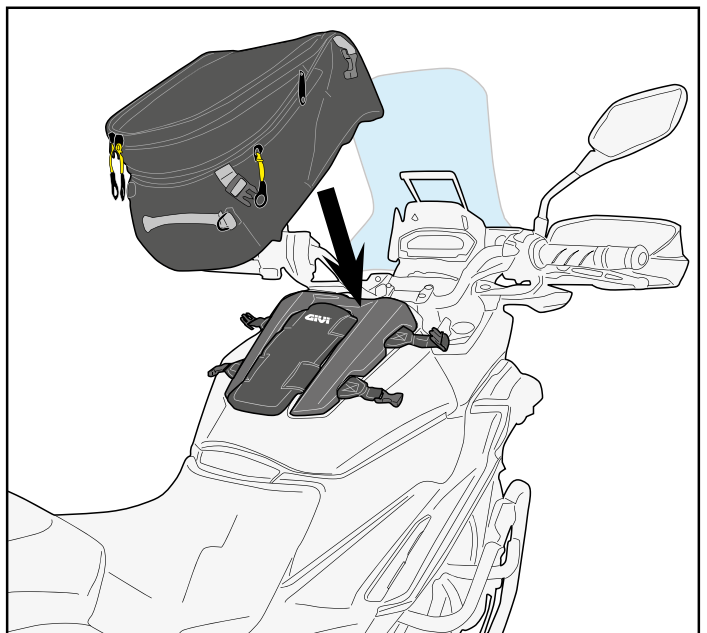

EA141

BORSA SPECIFICA - SPECIFIC BAG - SPEZIFISCHE TASCHE
SACOCHE SPECIFIQUE - BOLSA ESPECIFICA - SACO ESPECIFICO